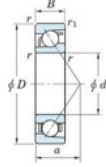

Deep groove ball bearing single row 7405-B-FY-JTEKT - 7405-B-FY-JTEKT

<https://www.123bearing.co.uk/bearing-housing/deep-groove-bearing/single-row/7405-b-fy-jtekt>

Boundary dimensions

Single row angular bearing

Bearing No.	Boundary dimensions(mm)					Basic load ratings(kN)		Fatigue load limit(kN)		factor	Limiting speeds(min-1) Grease lub.
	d	D	B	r(mm)	r1(mm)	C _r	C _{0r}	C _{0r}	C _{0r}		
7405B FY	25	80	21	1.5	1	46.1	21.5	1.55	-	-	7300

PRODUCT FEATURES

Brand	JTEKT
N° Ean13	3616060640413
Inside diameter	25 mm
Outside diameter	80 mm
Thickness	21 mm
Limiting speed	7300 rpm
Dynamic load	46.1 kN
Static load	21.5 kN
Packaging	1

contact@123bearing.co.uk