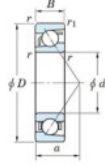

## Deep groove ball bearing single row 7205-C-FY-JTEKT - 7205-C-FY-JTEKT

<https://www.123bearing.co.uk/bearing-housing/deep-groove-bearing/single-row/7205-c-fy-jtekt>

Boundary dimensions

Single row angular bearing

Bearing No.	Boundary dimensions(mm)					Basic load ratings(kN)		Fatigue load	factor	Limiting
	d	D	B	r1(mm)	r(mm)	Cr	C0r	Ca	f0	speeds(min-1) Grease lub.
7205C FY	25	52	15	1	0.6	20.7	10.2	0.71	14	21000

## PRODUCT FEATURES

Brand	JTEKT
N° Ean13	3616060640376
Inside diameter	25 mm
Outside diameter	52 mm
Thickness	15 mm
Limiting speed	21000 rpm
Dynamic load	20.7 kN
Static load	10.2 kN
Packaging	1

[contact@123bearing.co.uk](mailto:contact@123bearing.co.uk)