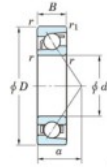

## Deep groove ball bearing single row 7005-B-FY-JTEKT - 7005-B-FY-JTEKT

<https://www.123bearing.co.uk/bearing-housing/deep-groove-bearing/single-row/7005-b-fy-jtekt>

Boundary dimensions

Single row angular bearing

Bearing No.	Boundary dimensions(mm)					Basic load ratings(kN)		Fatigue load limit(kN)		factor	Limiting speeds(min-1) Grease lub.
	d	D	B	r(max)	r1(max)	C <sub>0</sub>	C <sub>10</sub>	C <sub>0</sub>	C <sub>10</sub>		
7005B FY	25	47	12	0.6	0.3	12.8	6.7	0.39	-	-	12000

## PRODUCT FEATURES

Brand	JTEKT
N° Ean13	3616060640321
Inside diameter	25 mm
Outside diameter	47 mm
Thickness	12 mm
Limiting speed	12000 rpm
Dynamic load	12.8 kN
Static load	6.7 kN
Packaging	1

[contact@123bearing.co.uk](mailto:contact@123bearing.co.uk)