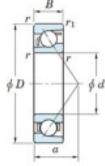

Deep groove ball bearing single row 7404-B-FY-JTEKT - 7404-B-FY-JTEKT

<https://www.123bearing.co.uk/bearing-housing/deep-groove-bearing/single-row/7404-b-fy-jtekt>

Boundary dimensions

Single row angular bearing

Bearing No.	Boundary dimensions(mm)						Basic load ratings(kN)		Fatigue load limit(kN)		Limiting speeds(rpm-1)	
	d	D	B	r1(mm)	r2(mm)	C ₁₀	C ₉₀	C ₁₀	C ₉₀	B)	Grease lub.	
7404B FY	20	72	19	1.1	0.6	41.9	17.9	1.4	-	-	8500	

PRODUCT FEATURES

Brand	JTEKT
N° Ean13	3616060640284
Inside diameter	20 mm
Inside diameter	0.787" inch
Outside diameter	72 mm
Outside diameter	2.835" inch
Thickness	19 mm
Thickness	0.748" inch
Limiting speed	8500 rpm
Dynamic load	41.9 kN
Static load	17.9 kN
Packaging	1