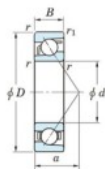

Deep groove ball bearing single row 7204-C-FY-JTEKT - 7204-C-FY-JTEKT

<https://www.123bearing.co.uk/bearing-housing/deep-groove-bearing/single-row/7204-c-fy-jtekt>

Boundary dimensions

Single row angular bearing

Bearing No.	Boundary dimensions(mm)					Basic load ratings(kN)		Fatigue load limit(kN)		factor	Limiting speeds(min-1) Grease lub.
	d	D	B	r1(mm)	r2(mm)	Cr	Cor	Cu	Ca		
7204C FY	20	47	14	1	0.6	19.4	9	0.67	13.4		24000

PRODUCT FEATURES

Brand	JTEKT
N° Ean13	3616060640246
Inside diameter	20 mm
Outside diameter	47 mm
Thickness	14 mm
Limiting speed	24000 rpm
Dynamic load	19.4 kN
Static load	9 kN
Packaging	1

contact@123bearing.co.uk