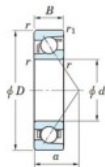

## Deep groove ball bearing single row 7204-FY-JTEKT - 7204-FY-JTEKT

<https://www.123bearing.co.uk/bearing-housing/deep-groove-bearing/single-row/7204-fy-jtekt>

Boundary dimensions

Single row angular bearing

Bearing No.	Boundary dimensions(mm)					Basic load ratings(kN)		Fatigue load limits(kN)		factor	Limiting speeds(min-1) Grease lub.
	d	D	B	r1(mm)	r2(mm)	Cr	Cor	C0	CP		
7204 FY	20	47	14	1	0.6	18.1	8.4	0.58	-	-	17000

## PRODUCT FEATURES

Brand	JTEKT
N° Ean13	3616060640239
Inside diameter	20 mm
Outside diameter	47 mm
Thickness	14 mm
Limiting speed	17000 rpm
Dynamic load	18.1 kN
Static load	8.4 kN
Packaging	1

[contact@123bearing.co.uk](mailto:contact@123bearing.co.uk)