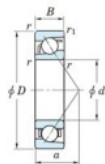

Deep groove ball bearing single row 7004-B-FY-JTEKT - 7004-B-FY-JTEKT

<https://www.123bearing.co.uk/bearing-housing/deep-groove-bearing/single-row/7004-b-fy-jtekt>

Boundary dimensions

Single row angular bearing

Bearing No.	Boundary dimensions(mm)					Basic load ratings(kN)		Fatigue load limit(kN)		Factor	Limiting speed(min-1) Grease lub.
	d	D	B	r1(mm)	r2(mm)	Cr	Cor	Cu	fu		
7004B FY	20	42	12	0.6	0.3	11.7	5.55	0.34	-	14000	

PRODUCT FEATURES

Brand	JTEKT
N° Ean13	3616060640192
Inside diameter	20 mm
Inside diameter	0.787" inch
Outside diameter	42 mm
Outside diameter	1.654" inch
Thickness	12 mm
Thickness	0.472" inch
Limiting speed	14000 rpm
Dynamic load	11.7 kN
Static load	5.55 kN
Packaging	1