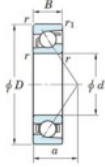

## Deep groove ball bearing single row 7303-FY-JTEKT - 7303-FY-JTEKT

<https://www.123bearing.co.uk/bearing-housing/deep-groove-bearing/single-row/7303-fy-jtekt>

Boundary dimensions

Single row angular bearing

Bearing No.	Boundary dimensions(mm)						Basic load ratings(kN)		Fatigue load limit(kN)		factor	Limiting speeds(min-1) Grease lub.
	d	D	B	r1(mm)	r1(mm)	Cr	Cor	Cu	Co			
7303 FY	17	47	14	1	0.6	18.7	7.9	0.59	-	-	18000	

## PRODUCT FEATURES

Brand	JTEKT
N° Ean13	3616060640161
Inside diameter	17 mm
Outside diameter	47 mm
Thickness	14 mm
Limiting speed	18000 rpm
Dynamic load	18.7 kN
Static load	7.9 kN
Packaging	1

[contact@123bearing.co.uk](mailto:contact@123bearing.co.uk)