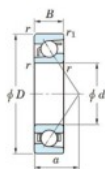

Deep groove ball bearing single row 7303-B-FY-JTEKT - 7303-B-FY-JTEKT

<https://www.123bearing.co.uk/bearing-housing/deep-groove-bearing/single-row/7303-b-fy-jtekt>

Boundary dimensions

Single row angular bearing

Bearing No.	Boundary dimensions(mm)					Basic load ratings(kN)		Fatigue load limit(kN)		factor	Limiting speeds(min-1) Grease lub.
	d	D	B	r1(mm)	r1(mm)	Cr	Cor	Cu	W		
7303B FY	17	47	14	1	0.6	17.3	7.3	0.51	-	-	14000

PRODUCT FEATURES

Brand	JTEKT
N° Ean13	3616060640154
Inside diameter	17 mm
Outside diameter	47 mm
Thickness	14 mm
Limiting speed	14000 rpm
Dynamic load	17.3 kN
Static load	7.3 kN
Packaging	1

contact@123bearing.co.uk