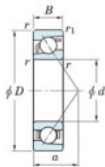

## Deep groove ball bearing single row 7003-FY-JTEKT - 7003-FY-JTEKT

<https://www.123bearing.co.uk/bearing-housing/deep-groove-bearing/single-row/7003-fy-jtekt>

Boundary dimensions

Single row angular bearing

Bearing No.	Boundary dimensions(mm)						Basic load ratings(kN)		Fatigue load	factor	Limiting
	d	D	B	r(mm)	r1(mm)	Cr	Cor	C0	f0	speeds(min-1) Grease lub.	
7003 FY	17	35	10	0.3	0.15	8.4	4.15	0.21	-	23000	

## PRODUCT FEATURES

Brand	JTEKT
N° Ean13	3616060640109
Inside diameter	17 mm
Outside diameter	35 mm
Thickness	10 mm
Limiting speed	23000 rpm
Weight	43 g
Dynamic load	8.4 kN
Static load	4.15 kN
Packaging	1