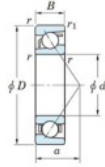

Deep groove ball bearing single row 7301-FY-JTEKT - 7301-FY-JTEKT

<https://www.123bearing.co.uk/bearing-housing/deep-groove-bearing/single-row/7301-fy-jtekt>

Boundary dimensions

Single row angular bearing

Bearing No.	Boundary dimensions(mm)					Basic load ratings(kN)		Fatigue load limit(kN)		factor	Limiting speeds(min-1) Grease lub.
	d	D	B	r(mm)	r1(mm)	Cr	C0r	Cu	10		
7301 FY	12	37	12	1	0.6	12.8	4.6	0.36	-		24000

PRODUCT FEATURES

Brand	JTEKT
N° Ean13	3616060639981
Inside diameter	12 mm
Inside diameter	0.472" inch
Outside diameter	37 mm
Outside diameter	1.457" inch
Thickness	12 mm
Thickness	0.472" inch
Limiting speed	24000 rpm
Dynamic load	12.8 kN
Static load	4.6 kN
Packaging	1