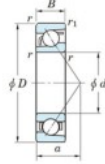

Deep groove ball bearing single row 7201-B-FY-JTEKT - 7201-B-FY-JTEKT

<https://www.123bearing.co.uk/bearing-housing/deep-groove-bearing/single-row/7201-b-fy-jtekt>

Boundary dimensions

Single row angular bearing

Bearing No.	Boundary dimensions(mm)						Basic load ratings(kN)		Fatigue load limit(kN)	factor	Limiting speeds(rpm-1)
	d	D	B	α(mm)	r1(mm)	r2(mm)	C _{0r}	C _{0r}	C _{0r}	f ₀	Grease lub.
7001C FY	12	28	8	0.3	0.15		7.25	2.95	0.15	13.4	40000

PRODUCT FEATURES

Brand	JTEKT
N° Ean13	3616060639950
Inside diameter	12 mm
Inside diameter	0.472" inch
Outside diameter	32 mm
Outside diameter	1.26" inch
Thickness	10 mm
Thickness	0.394" inch
Limiting speed	20000 rpm
Dynamic load	8.65 kN
Static load	3.4 kN
Packaging	1