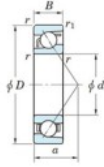

Deep groove ball bearing single row 7001-FY-JTEKT - 7001-FY-JTEKT

<https://www.123bearing.co.uk/bearing-housing/deep-groove-bearing/single-row/7001-fy-jtekt>

Boundary dimensions

Single row angular bearing

Bearing No.	Boundary dimensions(mm)						Basic load ratings(kN)		Fatigue load limit(kN)		factor	Limiting speeds(min-1) Grease lub.
	d	D	B	r(mm)	r1(mm)	Cr	Cor	Cu				
7001 FY	12	28	8	0.3	0.15	6.75	2.75	0.14	-	-	29000	

PRODUCT FEATURES

Brand	JTEKT
N° Ean13	3616060639936
Inside diameter	12 mm
Outside diameter	28 mm
Thickness	8 mm
Limiting speed	29000 rpm
Dynamic load	6.75 kN
Static load	2.75 kN
Packaging	1

contact@123bearing.co.uk