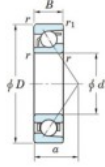

Deep groove ball bearing single row 7200-FY-JTEKT - 7200-FY-JTEKT

<https://www.123bearing.co.uk/bearing-housing/deep-groove-bearing/single-row/7200-fy-jtekt>

Boundary dimensions

Single row angular bearing

Bearing No.	Boundary dimensions(mm)					Basic load ratings(kN)		Fatigue load limit(kN)		factor	Limiting speed(min-1)
	d	D	B	r/mm	r1/mm	C _r	C _{0r}	C ₁₀	n ₁₀		
7200 FY	10	30	9	0.6	0.3	5.85	2.2	0.11	-	-	29000

PRODUCT FEATURES

Brand	JTEKT
N° Ean13	3616060639882
Inside diameter	10 mm
Outside diameter	30 mm
Thickness	9 mm
Limiting speed	29000 rpm
Dynamic load	5.85 kN
Static load	2.2 kN
Packaging	1

contact@123bearing.co.uk