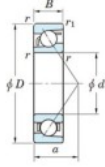

## Deep groove ball bearing single row 7320-B-JTEKT - 7320-B-JTEKT

<https://www.123bearing.co.uk/bearing-housing/deep-groove-bearing/single-row/7320-b-jtekt>

Boundary dimensions

Single row angular bearing

Bearing No.	Boundary dimensions(mm)					Basic load ratings(kN)		Fatigue load limits(kN)		factor	Limiting speeds(min-1) Grease lub.
	d	D	B	r(max)	r1(max)	Cr	Cor	Cu	Co		
7320B	100	215	47	3	1.1	238	178	7.3	-	-	2100

## PRODUCT FEATURES

Brand	JTEKT
N° Ean13	4549250202438
Inside diameter	100 mm
Outside diameter	215 mm
Thickness	47 mm
Limiting speed	2100 rpm
Weight	7171 g
Dynamic load	238 kN
Static load	178 kN
Packaging	1