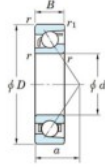

Deep groove ball bearing single row 7219-JTEKT - 7219-JTEKT

<https://www.123bearing.co.uk/bearing-housing/deep-groove-bearing/single-row/7219-jtekt>

Boundary dimensions

Single row angular bearing

Bearing No.	Boundary dimensions(mm)					Basic load ratings(kN)		Fatigue load limit(kN)		factor	Limiting speeds(min-1) Grease lub.
	d	D	B	r (mm)	r1 (mm)	Cr	Cor	Cu	Co		
7219	95	170	32	2.1	1.1	160	111	5.9	-	-	3500

PRODUCT FEATURES

Brand	JTEKT
N° Ean13	4549250197802
Inside diameter	95 mm
Outside diameter	170 mm
Thickness	32 mm
Limiting speed	3500 rpm
Dynamic load	160 kN
Static load	111 kN
Packaging	1

contact@123bearing.co.uk