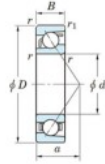

Deep groove ball bearing single row 7317-B-JTEKT - 7317-B-JTEKT

<https://www.123bearing.co.uk/bearing-housing/deep-groove-bearing/single-row/7317-b-jtekt>

Boundary dimensions

Bearing No.	Boundary dimensions(mm)						Basic load ratings(kN)		Fatigue load factor		Limiting speed(min ⁻¹)
	d	D	B	r1(mm)	r1(mm)	r1(mm)	C _r	C _{0r}	K ₀	K ₁₀	(Grease lub.)
7317B	85	180	41	3	1.1	1.1	182	122	6.85	-	2600

PRODUCT FEATURES

Brand	JTEKT
N° Ean13	4549250201936
Inside diameter	85 mm
Inside diameter	3.346" inch
Outside diameter	180 mm
Outside diameter	7.087" inch
Thickness	41 mm
Thickness	1.614" inch
Limiting speed	2600 rpm
Dynamic load	182 kN
Static load	122 kN
Packaging	1