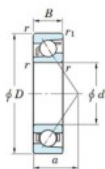

Deep groove ball bearing single row 7217-JTEKT - 7217-JTEKT

<https://www.123bearing.co.uk/bearing-housing/deep-groove-bearing/single-row/7217-jtekt>

Boundary dimensions

Single row angular bearing

Bearing No.	Boundary dimensions(mm)					Basic load ratings(kN)		Fatigue load limit(kN)	factor	Limiting speeds(min-1)
	d	D	B	r(mm)	r1(mm)	Cr	Cor	Cu	fD	(Grease lub.)
7217	85	150	28	2	1	129	89.2	5	-	4000

PRODUCT FEATURES

Brand	JTEKT
N° Ean13	4549250197222
Inside diameter	85 mm
Outside diameter	150 mm
Thickness	28 mm
Limiting speed	4000 rpm
Dynamic load	129 kN
Static load	89.2 kN
Packaging	1

contact@123bearing.co.uk