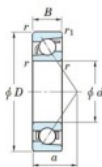

Deep groove ball bearing single row 7316-JTEKT - 7316-JTEKT

<https://www.123bearing.co.uk/bearing-housing/deep-groove-bearing/single-row/7316-jtekt>

Boundary dimensions

Single row angular bearing

Bearing No.	Boundary dimensions(mm)					Basic load ratings(kN)		Fatigue load limit(kN)		factor	Limiting speeds(min-1) Grease lub.
	d	D	B	r (mm)	r1 (mm)	C _r	C _{0r}	C _u	s ₀		
7316	80	170	39	2.1	1.1	184	119	7.35	-	-	3700

PRODUCT FEATURES

Brand	JTEKT
N° Ean13	4549250201721
Inside diameter	80 mm
Outside diameter	170 mm
Thickness	39 mm
Limiting speed	3700 rpm
Weight	3700 g
Dynamic load	184 kN
Static load	119 kN
Packaging	1