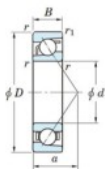

## Deep groove ball bearing single row 7316-B-JTEKT - 7316-B-JTEKT

<https://www.123bearing.co.uk/bearing-housing/deep-groove-bearing/single-row/7316-b-jtekt>

Boundary dimensions

Single row angular bearing

Bearing No.	Boundary dimensions(mm)					Basic load ratings(kN)		Fatigue load limit(kN)		factor	Limiting speeds(min-1) Grease lub.
	d	D	B	r1(mm)	r1(mm)	Cr	Cor	Cu	U		
7316B	80	170	39	2.1	1.1	169	109	6.35	-	-	2800

## PRODUCT FEATURES

Brand	JTEKT
N° Ean13	4549250201745
Inside diameter	80 mm
Outside diameter	170 mm
Thickness	39 mm
Limiting speed	2800 rpm
Dynamic load	169 kN
Static load	109 kN
Packaging	1

[contact@123bearing.co.uk](mailto:contact@123bearing.co.uk)