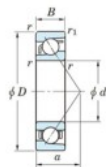

Deep groove ball bearing single row 7315-B-JTEKT - 7315-B-JTEKT

<https://www.123bearing.co.uk/bearing-housing/deep-groove-bearing/single-row/7315-b-jtekt>

Boundary dimensions

Single row angular bearing

Bearing No.	Boundary dimensions(mm)						Basic load ratings(kN)		Fatigue load limit(kN)	factor	Limiting speeds(min-1)
	d	D	B	r	r1	r2	Cr	Cor	Co	f0	Grease lub
7315B	75	160	37	2.1	1.1	156	97.3	5.65	-	3000	

PRODUCT FEATURES

Brand	JTEKT
N° Ean13	4549250201561
Inside diameter	75 mm
Inside diameter	2.953" inch
Outside diameter	160 mm
Outside diameter	6.299" inch
Thickness	37 mm
Thickness	1.457" inch
Limiting speed	3000 rpm
Dynamic load	156 kN
Static load	97.3 kN
Packaging	1