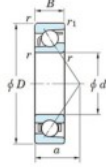

Deep groove ball bearing single row 7215-B-JTEKT - 7215-B-JTEKT

<https://www.123bearing.co.uk/bearing-housing/deep-groove-bearing/single-row/7215-b-jtekt>

Boundary dimensions

Single row angular bearing

Bearing No.	Boundary dimensions(mm)					Basic load ratings(kN)		Fatigue load limit(kN)		factor n0	Limiting speeds(min-1) Grease lub.
	d	D	B	r1(min)	r1(max)	C0r	C0r	C0r	C0r		
7215B	75	130	25	1.5	1	93.6	63.3	3.65	-	-	3400

PRODUCT FEATURES

Brand	JTEKT
N° Ean13	4549250196652
Inside diameter	75 mm
Outside diameter	130 mm
Thickness	25 mm
Limiting speed	3400 rpm
Dynamic load	93.6 kN
Static load	63.3 kN
Packaging	1

contact@123bearing.co.uk