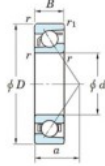

Deep groove ball bearing single row 7213-JTEKT - 7213-JTEKT

<https://www.123bearing.co.uk/bearing-housing/deep-groove-bearing/single-row/7213-jtekt>

Boundary dimensions

Single row angular bearing

Bearing No.	Boundary dimensions(mm)					Basic load ratings(kN)		Fatigue load	factor	Limiting
	d	D	B	r1(mm)	r2(mm)	Cr	C0p	C0		speeds(min-1) Grease lub.
7213	65	120	23	1.5	1	87.8	57.8	3.55	-	5100

PRODUCT FEATURES

Brand	JTEKT
N° Ean13	4549250196072
Inside diameter	65 mm
Outside diameter	120 mm
Thickness	23 mm
Limiting speed	5100 rpm
Dynamic load	87.8 kN
Static load	57.8 kN
Packaging	1

contact@123bearing.co.uk