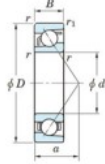

Deep groove ball bearing single row 7311-JTEKT - 7311-JTEKT

<https://www.123bearing.co.uk/bearing-housing/deep-groove-bearing/single-row/7311-jtekt>

Boundary dimensions

Single row angular bearing

Bearing No.	Boundary dimensions(mm)						Basic load ratings(kN)		Fatigue load limit(kN)		factor	Limiting speeds(min-1) Grease/Oil
	d	D	B	r1(mm)	r2(mm)		C0	C0	C0	0		
7311	55	120	29	2	1		107	61.7	4.3	-	5300	

PRODUCT FEATURES

Brand	JTEKT
N° Ean13	4549250200441
Inside diameter	55 mm
Outside diameter	120 mm
Thickness	29 mm
Limiting speed	5300 rpm
Dynamic load	107 kN
Static load	61.7 kN
Packaging	1

contact@123bearing.co.uk