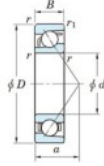

Deep groove ball bearing single row 7211-C-JTEKT - 7211-C-JTEKT

<https://www.123bearing.co.uk/bearing-housing/deep-groove-bearing/single-row/7211-c-jtekt>

Boundary dimensions

123BEARING

Single row angular bearing

Bearing No.	Boundary dimensions(mm)						Basic load ratings(kN)		Fatigue load	factor	Limiting
	d	D	B	r1(min)	r1(max)	r1	C ₀	C	(min)(kN)	(S)	speed(min-1) Grease lub.
7211	55	100	21	1.5	1		63.7	39.8	2.45	-	6000

PRODUCT FEATURES

Brand	JTEKT
N° Ean13	3616060639165
Inside diameter	55 mm
Outside diameter	100 mm
Thickness	21 mm
Limiting speed	8800 rpm
Dynamic load	69.2 kN
Static load	43.1 kN
Packaging	1

contact@123bearing.co.uk