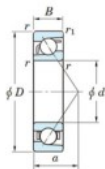

## Deep groove ball bearing single row 7310-B-JTEKT - 7310-B-JTEKT

<https://www.123bearing.co.uk/bearing-housing/deep-groove-bearing/single-row/7310-b-jtekt>

Boundary dimensions

Single row angular bearing

Bearing No.	Boundary dimensions(mm)					Basic load ratings(kN)		Fatigue load limit(kN)	factor	Limiting speeds(min-1)
	d	D	B	r1	r2	Cr	C0r	C0	f0	Grease lub.
7310B	50	110	27	2	1	85.3	48.3	3.15	-	4400

## PRODUCT FEATURES

Brand	JTEKT
N° Ean13	4549250200182
Inside diameter	50 mm
Outside diameter	110 mm
Thickness	27 mm
Limiting speed	4400 rpm
Dynamic load	85.3 kN
Static load	48.3 kN
Packaging	1

[contact@123bearing.co.uk](mailto:contact@123bearing.co.uk)