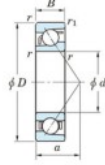

## Deep groove ball bearing single row 7208-B-JTEKT - 7208-B-JTEKT

<https://www.123bearing.co.uk/bearing-housing/deep-groove-bearing/single-row/7208-b-jtekt>

Boundary dimensions

Single row angular bearing

Bearing No.	Boundary dimensions(mm)					Basic load ratings(kN)		Fatigue load limit(kN)		factor	Limiting speeds(min-1) Grease lub.
	d	D	B	r1(max)	r1(min)	Cr	C0r	Ca	Ca		
7208B	40	80	18	1.1	0.6	40.2	23	1.4	-	-	6000

## PRODUCT FEATURES

Brand	JTEKT
N° Ean13	4549250194528
Inside diameter	40 mm
Outside diameter	80 mm
Thickness	18 mm
Limiting speed	6000 rpm
Dynamic load	40.2 kN
Static load	23 kN
Packaging	1

[contact@123bearing.co.uk](mailto:contact@123bearing.co.uk)