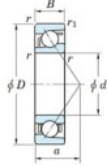

Deep groove ball bearing single row 7307-JTEKT - 7307-JTEKT

<https://www.123bearing.co.uk/bearing-housing/deep-groove-bearing/single-row/7307-jtekt>

Boundary dimensions

Single row angular bearing

Bearing No.	Boundary dimensions(mm)					Basic load ratings(kN)		Fatigue load limit(kN)		factor	Limiting speeds(min-1) (Grease lub)
	d	D	B	r1(max)	r2(max)	C _r	C _{0r}	C _u	10		
7307	35	80	21	1.5	1	49.9	26.4	1.85	-	-	8000

PRODUCT FEATURES

Brand	JTEKT
N° Ean13	4549250199394
Inside diameter	35 mm
Outside diameter	80 mm
Thickness	21 mm
Limiting speed	8000 rpm
Dynamic load	49.9 kN
Static load	26.4 kN
Packaging	1

contact@123bearing.co.uk