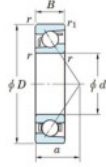

Deep groove ball bearing single row 7207-C-JTEKT - 7207-C-JTEKT

<https://www.123bearing.co.uk/bearing-housing/deep-groove-bearing/single-row/7207-c-jtekt>

Boundary dimensions

Single row angular bearing

Bearing No.	Boundary dimensions(mm)						Basic load ratings(kN)		Fatigue load factor		Limiting speeds(min-1)
	d	D	B	r1	r	a	Cr	Cor	Ca	f0	Grease lub
7207C	35	72	17	1.1	0.6		40.1	21.7	1.5	14	12000

PRODUCT FEATURES

Brand	JTEKT
N° Ean13	4549250269646
Inside diameter	35 mm
Outside diameter	72 mm
Thickness	17 mm
Limiting speed	12000 rpm
Dynamic load	40.1 kN
Static load	21.7 kN
Packaging	1

contact@123bearing.co.uk