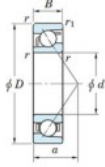

Deep groove ball bearing single row 7306-C-JTEKT - 7306-C-JTEKT

<https://www.123bearing.co.uk/bearing-housing/deep-groove-bearing/single-row/7306-c-jtekt>

Boundary dimensions

Single row angular bearing

Bearing No.	Boundary dimensions(mm)						Basic load ratings(kN)		Fatigue load limit(kN)		factor	Limiting speeds(min-1) Grease lub.
	d	D	B	r1max	r1min	r2min	Cr	CB*	Cu	U		
7306C	30	72	19	1.1	0.6		42.8	22.1	1.65	13.4		12000

PRODUCT FEATURES

Brand	JTEKT
N° Ean13	3616060638847
Inside diameter	30 mm
Outside diameter	72 mm
Thickness	19 mm
Limiting speed	12000 rpm
Dynamic load	42.8 kN
Static load	22.1 kN
Packaging	1

contact@123bearing.co.uk