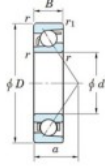

Deep groove ball bearing single row 7306-JTEKT - 7306-JTEKT

<https://www.123bearing.co.uk/bearing-housing/deep-groove-bearing/single-row/7306-jtekt>

Boundary dimensions

Single row angular bearing

Bearing No.	Boundary dimensions(mm)						Basic load ratings(kN)		Fatigue load limit(kN)		factor	Limiting speeds(min-1) Grease lub.
	d	D	B	r/mm	r1/mm	Cr	Cor	Cu	Co			
7306	30	72	19	1.1	0.6	39.9	20.6	1.45	-	-	9600	

PRODUCT FEATURES

Brand	JTEKT
N° Ean13	4549250199219
Inside diameter	30 mm
Outside diameter	72 mm
Thickness	19 mm
Limiting speed	9600 rpm
Dynamic load	39.9 kN
Static load	20.6 kN
Packaging	1

contact@123bearing.co.uk