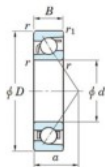

Deep groove ball bearing single row 7206-C-JTEKT - 7206-C-JTEKT

<https://www.123bearing.co.uk/bearing-housing/deep-groove-bearing/single-row/7206-c-jtekt>

Boundary dimensions

Single row angular bearing

Bearing No.	Boundary dimensions(mm)						Basic load ratings(kN)		Fatigue load factor		Limiting speeds(min-1)
	d	D	B	r1(mm)	r2(mm)	Cr	C0p	C0	f0	Grease lub.	
7206C	30	62	16	1	0.6	30.4	16	1.1	14	14000	

PRODUCT FEATURES

Brand	JTEKT
N° Ean13	3616060638823
Inside diameter	30 mm
Outside diameter	62 mm
Thickness	16 mm
Limiting speed	14000 rpm
Dynamic load	30.4 kN
Static load	16 kN
Packaging	1

contact@123bearing.co.uk