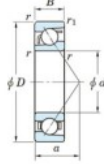

Deep groove ball bearing single row 7206-JTEKT - 7206-JTEKT

<https://www.123bearing.co.uk/bearing-housing/deep-groove-bearing/single-row/7206-jtekt>

Boundary dimensions

Single row angular bearing

Bearing No.	Boundary dimensions(mm)					Basic load ratings(kN)		Fatigue load limit(kN)		factor	Limiting speeds(min-1)
	d	D	B	r(mm)	r1(mm)	Cr	C0r	Cu	C0u		
7206	30	62	16	1	0.6	28.1	14.8	0.97	-	-	10000

PRODUCT FEATURES

Brand	JTEKT
N° Ean13	4549250193736
Inside diameter	30 mm
Outside diameter	62 mm
Thickness	16 mm
Limiting speed	10000 rpm
Dynamic load	28.1 kN
Static load	14.8 kN
Packaging	1

contact@123bearing.co.uk