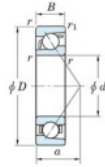

## Deep groove ball bearing single row 7405-JTEKT - 7405-JTEKT

<https://www.123bearing.co.uk/bearing-housing/deep-groove-bearing/single-row/7405-jtekt>

Boundary dimensions

Single row angular bearing

Bearing No.	Boundary dimensions(mm)					Basic load ratings(kN)		Fatigue load limit(kN)		factor	Limiting speeds(min-1) (Grease lub.)
	d	D	B	r1(mm)	r2(mm)	Cr	Cor	Cu	10		
7405	25	80	21	1.5	1	53.3	25.7	2	-	6500	

## PRODUCT FEATURES

Brand	JTEKT
N° Ean13	3616060638809
Inside diameter	25 mm
Outside diameter	80 mm
Thickness	21 mm
Limiting speed	6500 rpm
Dynamic load	53.3 kN
Static load	25.7 kN
Packaging	1

[contact@123bearing.co.uk](mailto:contact@123bearing.co.uk)