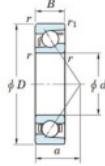

## Deep groove ball bearing single row 7405-B-JTEKT - 7405-B-JTEKT

<https://www.123bearing.co.uk/bearing-housing/deep-groove-bearing/single-row/7405-b-jtekt>

Boundary dimensions

123BEARING

Single row angular bearing

Bearing No.	Boundary dimensions(mm)					Basic load ratings(kN)		Fatigue load limits(kN)		factor	Limiting speeds(min-1) Grease lub.
	d	D	B	r1(min)	r1(max)	C <sub>r</sub>	C <sub>0r</sub>	C <sub>u</sub>	C <sub>10</sub>		
7405B	25	80	21	1.5	1	49.5	23.9	1.7	-	-	5800

### PRODUCT FEATURES

Brand	JTEKT
N° Ean13	4549250202803
Inside diameter	25 mm
Outside diameter	80 mm
Thickness	21 mm
Limiting speed	5800 rpm
Dynamic load	49.5 kN
Static load	23.9 kN
Packaging	1

[contact@123bearing.co.uk](mailto:contact@123bearing.co.uk)