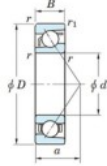

Deep groove ball bearing single row 7405-B-JTEKT - 7405-B-JTEKT

<https://www.123bearing.co.uk/bearing-housing/deep-groove-bearing/single-row/7405-b-jtekt>

Boundary dimensions

Single row angular bearing

Bearing No.	Boundary dimensions(mm)					Basic load ratings(kN)		Fatigue load limits(kN)		factor	Limiting speeds(min-1) Grease lub.
	d	D	B	r1(max)	r1(min)	C _r	C _{0r}	C _u	C _{0u}		
7405B	25	80	21	1.5	1	49.5	23.9	1.7	-	-	5800

PRODUCT FEATURES

Brand	JTEKT
N° Ean13	4549250202803
Inside diameter	25 mm
Outside diameter	80 mm
Thickness	21 mm
Limiting speed	5800 rpm
Dynamic load	49.5 kN
Static load	23.9 kN
Packaging	1

contact@123bearing.co.uk