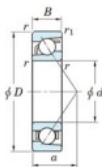

Deep groove ball bearing single row 7305-C-JTEKT - 7305-C-JTEKT

<https://www.123bearing.co.uk/bearing-housing/deep-groove-bearing/single-row/7305-c-jtekt>

Boundary dimensions

Single row angular bearing

Bearing No.	Boundary dimensions(mm)						Basic load ratings(kN)		Fatigue load limit(kN)		factor	Limiting speeds(min-1) Grease lub.
	d	D	B	r(mm)	r1(mm)		Cr	Cor	Cu	Co		
7305C	25	62	17	1.1	0.6		35.1	16.8	1.3	12.8	15000	

PRODUCT FEATURES

Brand	JTEKT
N° Ean13	3616060638786
Inside diameter	25 mm
Inside diameter	0.984" inch
Outside diameter	62 mm
Outside diameter	2.441" inch
Thickness	17 mm
Thickness	0.669" inch
Limiting speed	15000 rpm
Dynamic load	35.1 kN
Static load	16.8 kN
Packaging	1