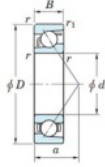

Deep groove ball bearing single row 7305-B-JTEKT - 7305-B-JTEKT

<https://www.123bearing.co.uk/bearing-housing/deep-groove-bearing/single-row/7305-b-jtekt>

Boundary dimensions

Single row angular bearing

Bearing No.	Boundary dimensions(mm)					Basic load ratings(kN)		Fatigue load limit(kN)		factor	Limiting speeds(min-1) (Grease lub.)
	d	D	B	r1(min)	r1(max)	C _r	C _{0r}	C _u	C ₁₀		
7305B	25	62	17	1.1	0.6	30.5	14.6	1	-	-	8000

PRODUCT FEATURES

Brand	JTEKT
N° Ean13	4549250199011
Inside diameter	25 mm
Outside diameter	62 mm
Thickness	17 mm
Limiting speed	8000 rpm
Dynamic load	30.5 kN
Static load	14.6 kN
Packaging	1

contact@123bearing.co.uk