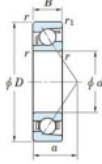

Deep groove ball bearing single row 7205-C-JTEKT - 7205-C-JTEKT

<https://www.123bearing.co.uk/bearing-housing/deep-groove-bearing/single-row/7205-c-jtekt>

Boundary dimensions

Single row angular bearing

Bearing No.	Boundary dimensions(mm)						Basic load ratings(kN)		Fatigue load factor		Limiting speeds(min-1) Grease lub.
	d	D	B	r(mm)	r1(mm)	C _r	C _{0r}	C _u	①		
7205C	25	52	15	1	0.6	21.9	11.1	0.77	14	16000	

PRODUCT FEATURES

Brand	JTEKT
N° Ean13	3616060638755
Inside diameter	25 mm
Outside diameter	52 mm
Thickness	15 mm
Limiting speed	16000 rpm
Dynamic load	21.9 kN
Static load	11.1 kN
Packaging	1

contact@123bearing.co.uk