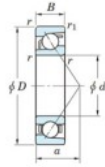

## Deep groove ball bearing single row 7304-C-JTEKT - 7304-C-JTEKT

<https://www.123bearing.co.uk/bearing-housing/deep-groove-bearing/single-row/7304-c-jtekt>

Boundary dimensions

Single row angular bearing

Bearing No.	Boundary dimensions(mm)					Basic load ratings(kN)		Fatigue load factor		Limiting speeds(min-1) Grease Lub.
	d	D	B	r(mm)	r1(mm)	Cr	C0r	Cu	f0	
7304C	20	52	15	1.1	0.6	24.8	11.1	0.86	12.6	18000

## PRODUCT FEATURES

Brand	JTEKT
N° Ean13	3616060638731
Inside diameter	20 mm
Outside diameter	52 mm
Thickness	15 mm
Limiting speed	18000 rpm
Dynamic load	24.8 kN
Static load	11.1 kN
Packaging	1

[contact@123bearing.co.uk](mailto:contact@123bearing.co.uk)