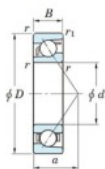

Deep groove ball bearing single row 7303-JTEKT - 7303-JTEKT

<https://www.123bearing.co.uk/bearing-housing/deep-groove-bearing/single-row/7303-jtekt>

Boundary dimensions

Single row angular bearing

Bearing No.	Boundary dimensions(mm)						Basic load ratings(kN)		Fatigue load limit(kN)		factor	Limiting speeds(min-1) Grease lub.
	d	D	B	r(mm)	r1(mm)	Cr	Cor	Cu	Cu			
7303	17	47	14	1	0.6	20	8.75	0.66	-	-	14000	

PRODUCT FEATURES

Brand	JTEKT
N° Ean13	4549250198823
Inside diameter	17 mm
Inside diameter	0.669" inch
Outside diameter	47 mm
Outside diameter	1.85" inch
Thickness	14 mm
Thickness	0.551" inch
Limiting speed	14000 rpm
Dynamic load	20 kN
Static load	8.75 kN
Packaging	1