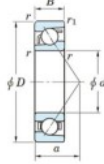

## Deep groove ball bearing single row 7303-C-JTEKT - 7303-C-JTEKT

<https://www.123bearing.co.uk/bearing-housing/deep-groove-bearing/single-row/7303-c-jtekt>

Boundary dimensions

Single row angular bearing

| Bearing No. | Boundary dimensions(mm) |    |    |        |         | Basic load ratings(kN) |                  | Fatigue load limit(kN) |                 | factor | Limiting speeds(min-1)<br>Grease lub. |
|-------------|-------------------------|----|----|--------|---------|------------------------|------------------|------------------------|-----------------|--------|---------------------------------------|
|             | d                       | D  | B  | r(max) | r1(min) | C <sub>r</sub>         | C <sub>10r</sub> | C <sub>0</sub>         | C <sub>10</sub> |        |                                       |
| 7303C       | 17                      | 47 | 14 | 1      | 0.6     | 19.8                   | 8.4              | 0.65                   | 12.6            |        | 20000                                 |

## PRODUCT FEATURES

|                  |               |
|------------------|---------------|
| Brand            | JTEKT         |
| N° Ean13         | 3616060638687 |
| Inside diameter  | 17 mm         |
| Inside diameter  | 0.669" inch   |
| Outside diameter | 47 mm         |
| Outside diameter | 1.85" inch    |
| Thickness        | 14 mm         |
| Thickness        | 0.551" inch   |
| Limiting speed   | 20000 rpm     |
| Dynamic load     | 19.8 kN       |
| Static load      | 8.4 kN        |
| Packaging        | 1             |