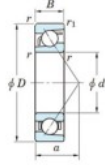

Deep groove ball bearing single row 7203-JTEKT - 7203-JTEKT

<https://www.123bearing.co.uk/bearing-housing/deep-groove-bearing/single-row/7203-jtekt>

Boundary dimensions

Single row angular bearing

Bearing No.	Boundary dimensions(mm)					Basic load ratings(kN)		Fatigue load limit(kN)		factor	Limiting speed(min-1)
	d	D	B	r(mm)	r1(mm)	C _r	C _{0r}	C _u	is		
7203	17	40	12	0.6	0.3	12.7	5.5	0.38	-	-	16000

PRODUCT FEATURES

Brand	JTEKT
N° Ean13	4549250192647
Inside diameter	17 mm
Outside diameter	40 mm
Thickness	12 mm
Limiting speed	16000 rpm
Dynamic load	12.7 kN
Static load	5.5 kN
Packaging	1

contact@123bearing.co.uk