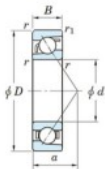

## Deep groove ball bearing single row 7203-B-JTEKT - 7203-B-JTEKT

<https://www.123bearing.co.uk/bearing-housing/deep-groove-bearing/single-row/7203-b-jtekt>

Boundary dimensions

Single row angular bearing

Bearing No.	Boundary dimensions(mm)					Basic load ratings(kN)		Fatigue load limit(kN)	factor	Limiting speeds(min-1)
	d	D	B	r1(mm)	r2(mm)	Cr	C0P	C0	f0	Grosses lub.
7203B	17	40	12	0.6	0.3	11.7	5.05	0.33	-	12000

## PRODUCT FEATURES

Brand	JTEKT
N° Ean13	4549250192739
Inside diameter	17 mm
Outside diameter	40 mm
Thickness	12 mm
Limiting speed	12000 rpm
Dynamic load	11.7 kN
Static load	5.05 kN
Packaging	1

[contact@123bearing.co.uk](mailto:contact@123bearing.co.uk)