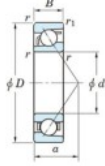

Deep groove ball bearing single row 7301-JTEKT - 7301-JTEKT

<https://www.123bearing.co.uk/bearing-housing/deep-groove-bearing/single-row/7301-jtekt>

Boundary dimensions

Single row angular bearing

Bearing No.	Boundary dimensions(mm)				Basic load ratings(kN)		Fatigue load limit(kN)		factor	Limiting speeds(min-1) (General)
	d	D	B	r1(max)	C _r	C _{0r}	C ₀	n ₀		
7301	12	37	12	1	0.6	14	5.25	0.41	-	19000

PRODUCT FEATURES

Brand	JTEKT
N° Ean13	3616060638571
Inside diameter	12 mm
Outside diameter	37 mm
Thickness	12 mm
Limiting speed	19000 rpm
Dynamic load	14 kN
Static load	5.25 kN
Packaging	1

contact@123bearing.co.uk