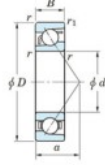

## Deep groove ball bearing single row 7201-C-JTEKT - 7201-C-JTEKT

<https://www.123bearing.co.uk/bearing-housing/deep-groove-bearing/single-row/7201-c-jtekt>

Boundary dimensions

Single row angular bearing

Bearing No.	Boundary dimensions(mm)						Basic load ratings(kN)		Fatigue load factor	Limiting speeds(min-1)	
	d	D	B	r(mm)	r1(mm)	r2(mm)	Cr	Cor	C1	n1	
7201C	12	32	10	0.6	0.3		10.6	4.3	0.33	12.5	30000

## PRODUCT FEATURES

Brand	JTEKT
N° Ean13	4549250292163
Inside diameter	12 mm
Outside diameter	32 mm
Thickness	10 mm
Limiting speed	30000 rpm
Dynamic load	10.6 kN
Static load	4.3 kN
Packaging	1

[contact@123bearing.co.uk](mailto:contact@123bearing.co.uk)