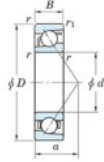

## Deep groove ball bearing single row 7201-JTEKT - 7201-JTEKT

<https://www.123bearing.co.uk/bearing-housing/deep-groove-bearing/single-row/7201-jtekt>

Boundary dimensions

Single row angular bearing

Bearing No.	Boundary dimensions/mm						Basic load ratings/kN		Fatigue load limit/kN		Limiting speed/min-1	
	d	D	B	r/mm	r1/mm	a	Cr	Cor	C0r	FD	Grease lub.	Oil lub.
7201	12	32	10	0.6	0.3	10	4.05	0.31	-	-	21000	

## PRODUCT FEATURES

Brand	JTEKT
N° Ean13	4549250192173
Inside diameter	12 mm
Outside diameter	32 mm
Thickness	10 mm
Limiting speed	21000 rpm
Dynamic load	10 kN
Static load	4.05 kN
Packaging	1

[contact@123bearing.co.uk](mailto:contact@123bearing.co.uk)