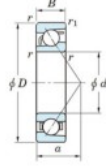

Deep groove ball bearing single row 7200-C-JTEKT - 7200-C-JTEKT

<https://www.123bearing.co.uk/bearing-housing/deep-groove-bearing/single-row/7200-c-jtekt>

Boundary dimensions

Single row angular bearing

Bearing No.	Boundary dimensions(mm)					Basic load ratings(kN)		Fatigue load limit(kN)		Limiting speeds(min-1)	
	d	D	B	r1mm	r1mm	Cr	C0r	C0	factor	Factor	Grease lub.
7200C	10	30	9	0.6	0.3	7.25	2.95	0.15	13.4		32000

PRODUCT FEATURES

Brand	JTEKT
N° Ean13	3616060638526
Inside diameter	10 mm
Outside diameter	30 mm
Thickness	9 mm
Limiting speed	32000 rpm
Dynamic load	7.25 kN
Static load	2.95 kN
Packaging	1

contact@123bearing.co.uk