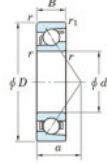

Deep groove ball bearing single row 7200-JTEKT - 7200-JTEKT

<https://www.123bearing.co.uk/bearing-housing/deep-groove-bearing/single-row/7200-jtekt>

Boundary dimensions

Single row angular bearing

Bearing No.	Boundary dimensions(mm)						Basic load ratings(kN)		Fatigue load	factor	Limiting speeds(min-1)
	d	D	B	d ₁ (mm)	r1(r ₁)mm	r2(r ₂)mm	C _r	C ₁₀	C ₁₀		
7200	10	30	9	0.6	0.3		6.75	2.75	0.14	-	23000

PRODUCT FEATURES

Brand	JTEKT
N° Ean13	3616060638519
Inside diameter	10 mm
Outside diameter	30 mm
Thickness	9 mm
Limiting speed	23000 rpm
Dynamic load	6.75 kN
Static load	2.75 kN
Packaging	1

contact@123bearing.co.uk