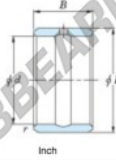

Inner ring IR-36-44-28-JTEKT - IR-36-44-28-JTEKT

<https://www.123bearing.co.uk/bearing-housing/needle-roller-bearing/inner-ring/ir-36-44-28-jtekt>

Boundary dimensions

| Bearing No. | Boundary dimensions(mm) | | | | Used with bearing No. |
|-------------|-------------------------|-------|-------|------|-----------------------|
| | d | D | B | r | |
| IR-364428 | 57,15 | 69,85 | 44,45 | 2,03 | HJ-445628 |

PRODUCT FEATURES

| | |
|------------------|---------------|
| Brand | JTEKT |
| N° Ean13 | 3616060638144 |
| Inside diameter | 57.15 mm |
| Inside diameter | 2 1/4" inch |
| Outside diameter | 69.85 mm |
| Outside diameter | 2 3/4" inch |
| Thickness | 44.45 mm |
| Thickness | 1 3/4" inch |
| Type | IR |
| Packaging | 1 |