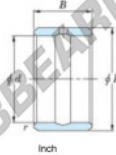

Inner ring IR-27-32-20-JTEKT - IR-27-32-20-JTEKT

<https://www.123bearing.co.uk/bearing-housing/needle-roller-bearing/inner-ring/ir-27-32-20-jtekt>

Boundary dimensions

Bearing No.	Boundary dimensions(mm)				Used with bearing No.
	d	F	B	r	
IR-273220	42.863	50.8	31.75	1.52	HJ-324120

PRODUCT FEATURES

Brand	JTEKT
N° Ean13	3616060638045
Inside diameter	42.863 mm
Outside diameter	50.8 mm
Thickness	31.75 mm
Type	IR
Packaging	1

contact@123bearing.co.uk

02038 087 274

CRT4 de Lesquin 60 Rue Du Haut De Sainghin 59273 Fretin FRANCE